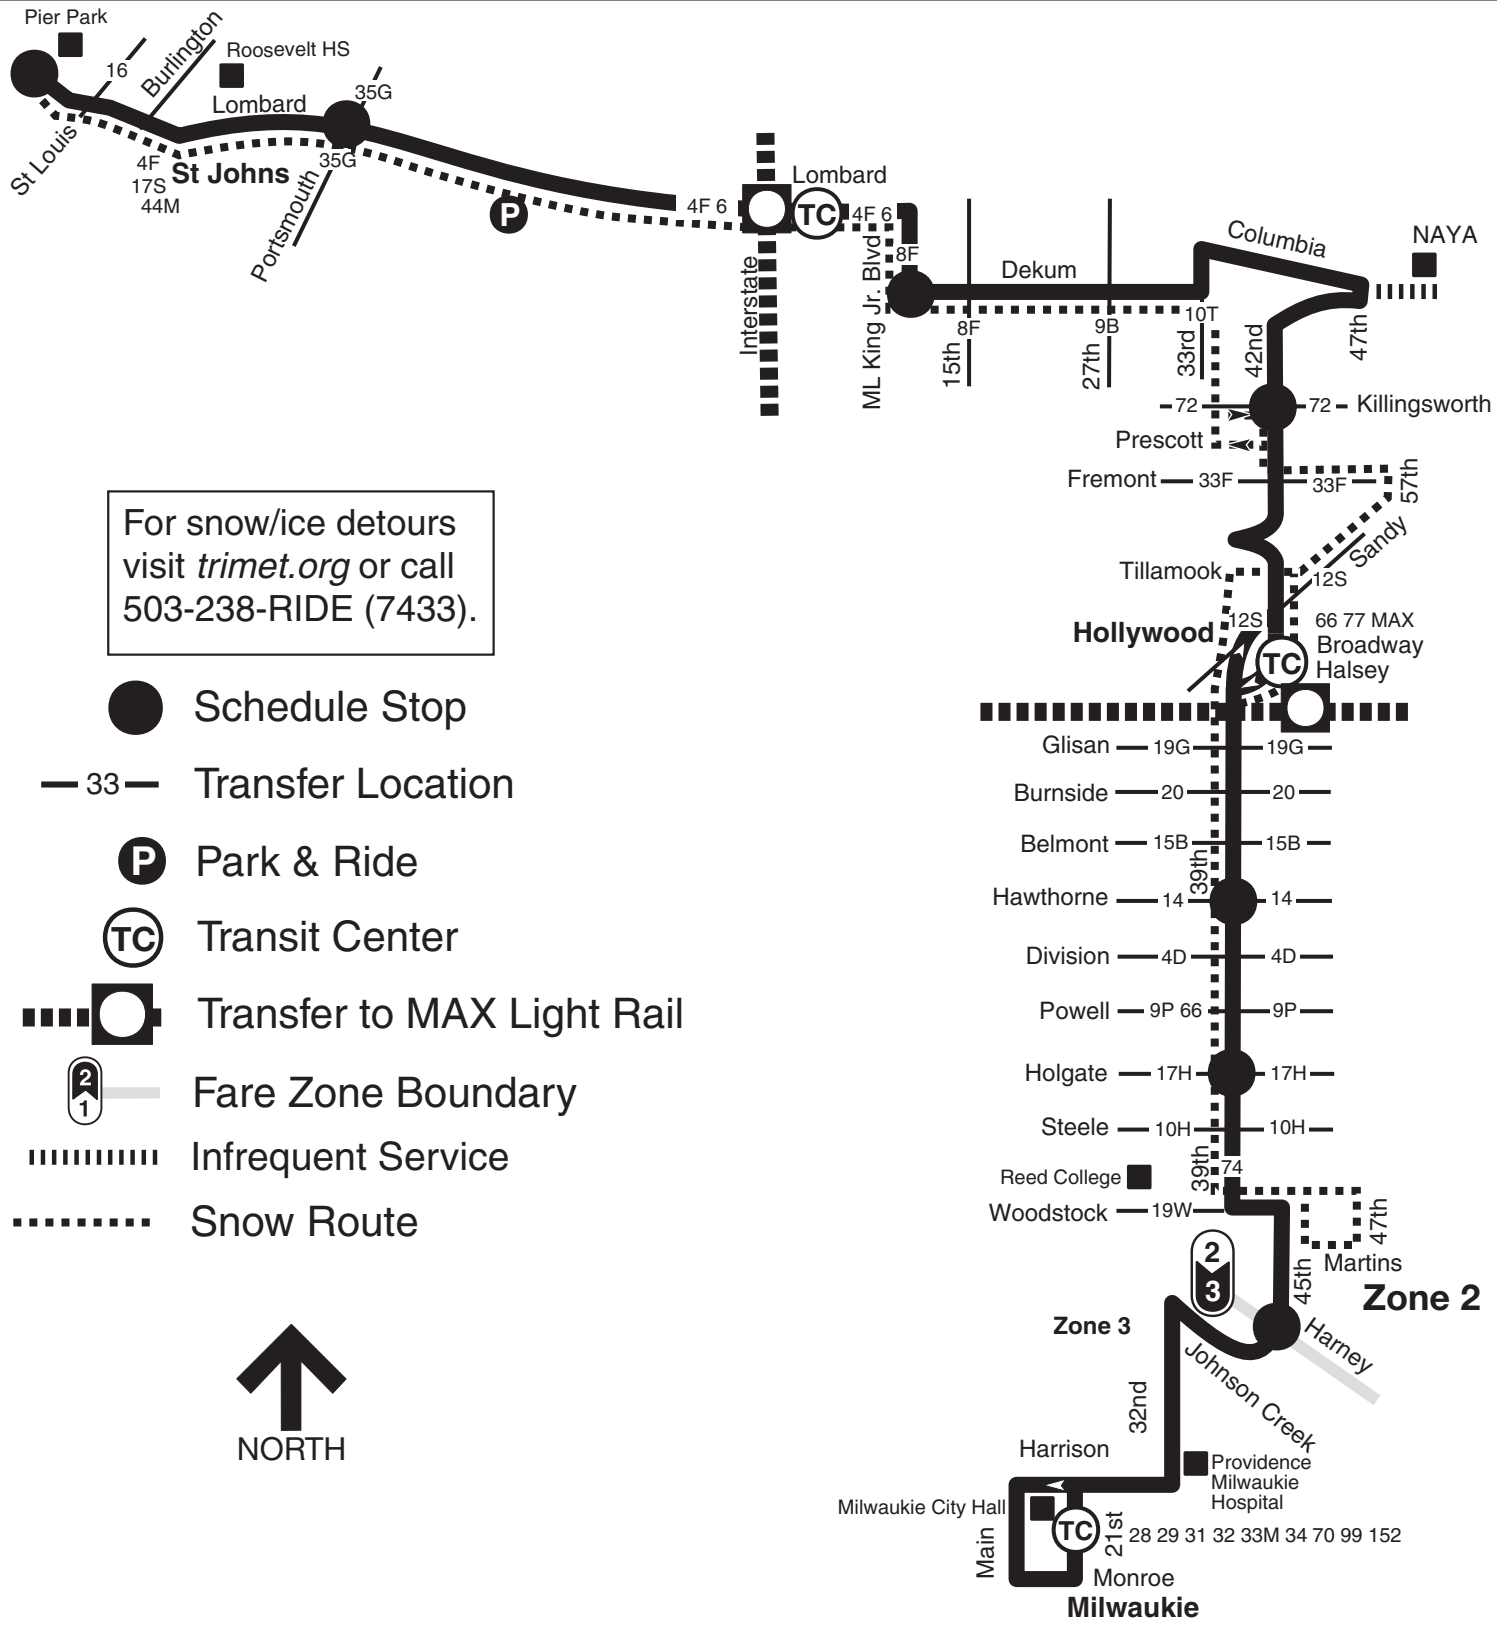

75-39th Ave/Lombard

For snow/ice detours visit trimet.org or call 503-238-RIDE (7433).

-  Schedule Stop
-  33 Transfer Location
-  Park & Ride
-  Transit Center
-  Transfer to MAX Light Rail
-  Fare Zone Boundary
-  Infrequent Service
-  Snow Route

Zone 3

Zone 2

Milwaukie