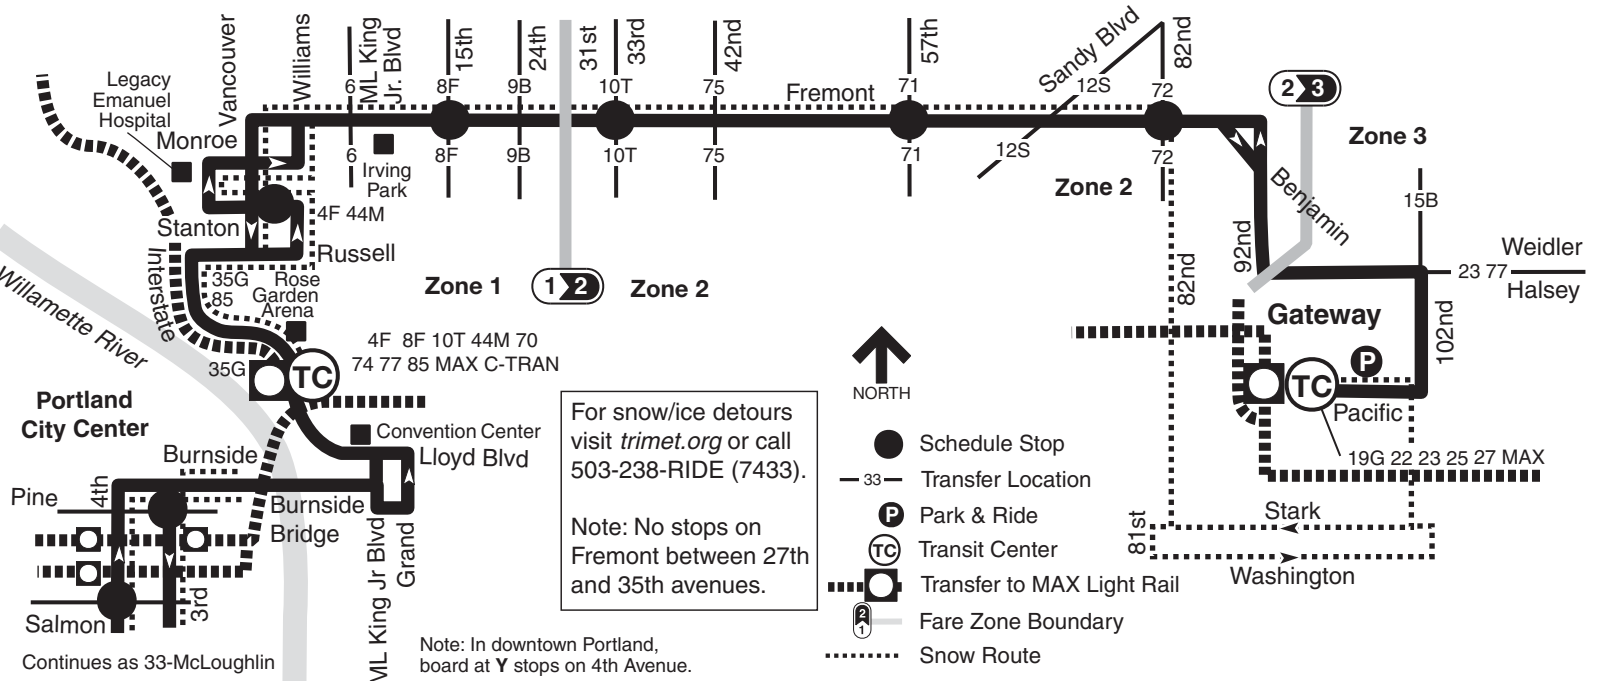

33-Fremont

For snow/ice detours visit trimet.org or call 503-238-RIDE (7433).

Note: No stops on Fremont between 27th and 35th avenues.

Note: In downtown Portland, board at Y stops on 4th Avenue.

Continues as 33-McLoughlin